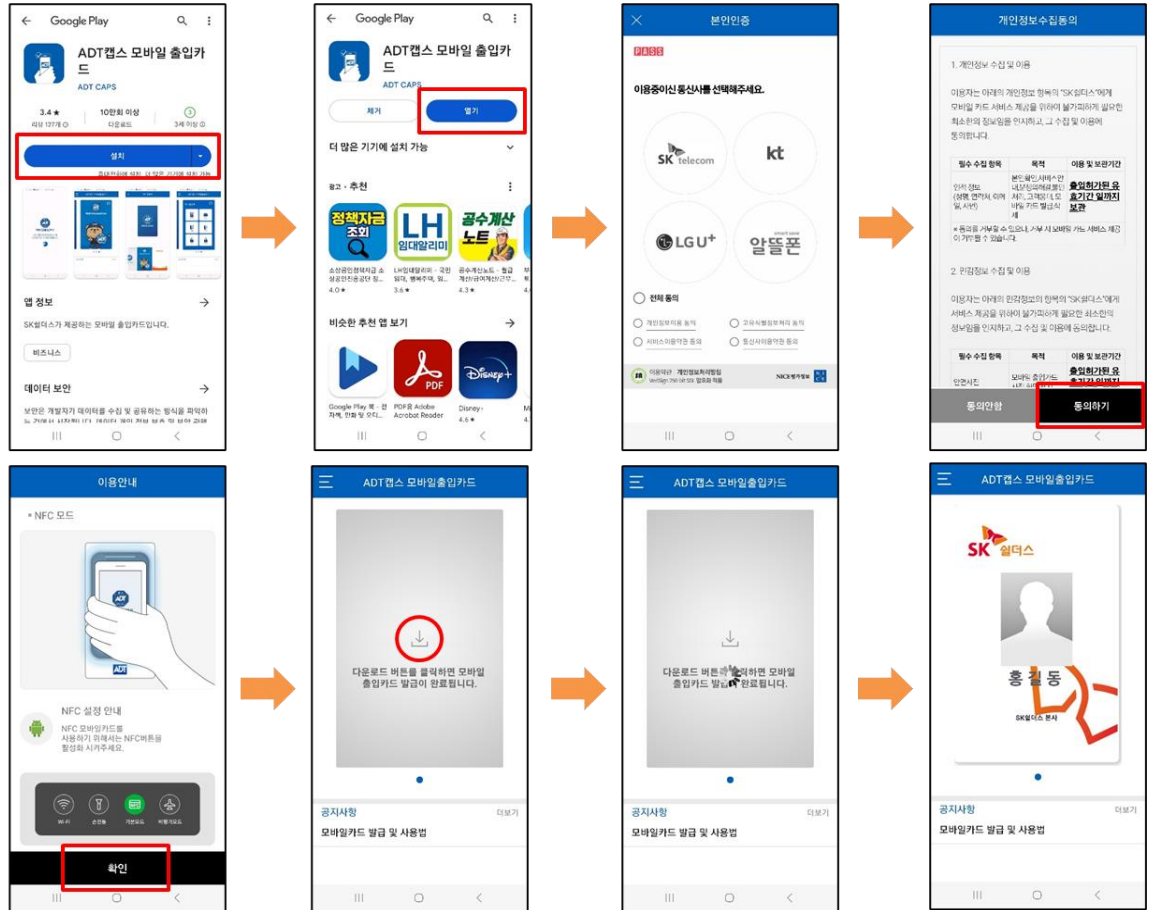

IOS

❖ SK 실더스 모바일 출입카드APP. 문의

- 아주대학교 원천상황실 : 031-219-2245, 내선번호 2245
- SK실더스 고객센터 : 1588-6400

AJOU UNIVERSITY SECURITY SYETEM CHANGE NOTICE

- ❖ Target: Android phone (with Existing AJOU APP) / iPhone (with SK Shielders APP)
- ❖ SK Shieldus Mobile Card App. Temporary Use Period : 24.01.01 ~ 24.04.30
 ※Rescheduled according to system environment and field conditions
- ❖ SK Shieldus Mobile Card App. Install Guide

QR code recognition with camera

❖ SK Shieldus Mobile Card App. User Guide

IOS

❖ SK Shieldus Mobile Card App. Customer Service

- AJOU University Woncheon Hall Situation room : 031-219-2245, Extension number 2245
- SK Shieldus Customer Service : 1588-6400